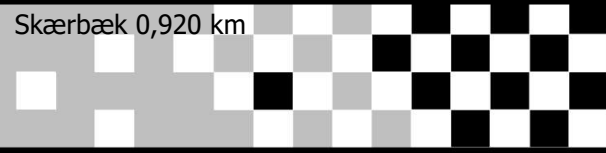

Skærbæk 26-27. April

01 Saturday

All grups all day

Skærbæk 0,920 km

Pos	No.	Name	Class	Overall BestTm	In Session	2nd Overall Time	2nd Session	Sponsor	Nat/State
45	95	Jacob Severinsen	Mini GP 2	47.712	03 Blue Mini 1240-	47.731	03 Blue Mini 1240-13		Danmark
46	59	Jan Hasberg	Mini GP 2	47.723	05 Mini Race B 16:	47.870	05 Mini Race B 1620-		Danmark
47	666	Esben Skovby Nielsen	Minimotard Open	47.912	05 Mini Race B 16:	47.935	05 Mini Race B 1620-		Danmark
48	777	Dennis Krogh	SM Elite S1	47.925	01 Black SM 0920-	52.227	01 Black SM 0920-09-		Danmark
49	68	John Myrup	Mini GP 2 + DM	47.951	05 Mini Race B 16:	47.994	05 Mini Race B 1620-		Danmark
50	450	Marco Augustin	Minimotard 85 2T	48.016	05 Mini Race B 16:	48.051	05 Mini Race B 1620-		Deutschland
51	2	Dan Kristensen	Mini GP 2	48.119	05 Mini Race B 16:	48.582	05 Mini Race B 1620-		Danmark
52	22	Ralf Wulf	Scooter Superspor	48.701	03 Blue Mini 1240-	48.751	03 Blue Mini 1240-13		Deutschland
53	365	Timo p dehling	Scooter Superspor	49.457	02 Blue Mini 1040-	49.619	05 Mini Race B 1620-		Danmark
54	401	Lars Harnack	Scooter Open	49.537	03 Blue Mini 1240-	49.662	03 Blue Mini 1240-13		Deutschland
55	36	Daniel Jepsen	Scooter Superspor	49.658	04 Yellow Mini 141	49.825	04 Yellow Mini 1415-1		Danmark
56	5	Mads Nørballe	Honda CRF150	49.768	05 Mini Race C 15:	50.458	05 Mini Race C 1555-		Danmark
57	72	Knud Erik Pedersen	Minimotard Open	49.770	05 Mini Race C 15:	49.878	05 Mini Race C 1555-		Danmark
58	9	Peter Nielsen	Honda CRF150	50.202	03 Blue Mini 1240-	50.275	03 Blue Mini 1240-13		Danmark
59	92	Kenjan Munkholm Kjærgaard	Mini GP 1	50.299	05 Mini Race C 15:	50.593	05 Mini Race C 1555-		Danmark
60	117	Thor Kromann	Honda CRF150	50.379	03 Blue Mini 1240-	50.394	05 Mini Race C 1555-		Danmark
61	262	Finn Hostrup	Minimotard 85 2T	50.380	05 Mini Race C 15:	50.712	05 Mini Race C 1555-		Danmark
62	49	Jens Rasmussen	SM Legends S2	51.105	04 Black SM 1500-	51.686	04 Black SM 1500-15:		Danmark
63	35	Hanno Lindner	Mikro	51.155	03 Yellow Mini 122	51.184	03 Yellow Mini 1220-1		Deutschland
64	444	Kent Birk Nielsen	Mini GP 1	51.811	05 Mini Race C 15:	51.882	05 Mini Race C 1555-		Danmark
65	76	Johan Jensen	Mini Rookie	52.389	05 Mini Race C 15:	52.420	05 Mini Race C 1555-		Danmark
66	173	Liva Birk Nielsen	Mini GP 2 + DM	53.107	03 Blue Mini 1240-	53.643	03 Blue Mini 1240-13		Danmark
67	99	Michelle Phillip	Honda CRF150	53.208	05 Mini Race C 15:	53.333	05 Mini Race C 1555-		Danmark
68	18	René Lund Christensen	Mini GP 2	53.438	03 Yellow Mini 122	53.520	05 Mini Race C 1555-		Danmark
69	10	Storm Ø. Enevoldsen	Mini Rookie	53.539	05 Mini Race C 15:	53.929	05 Mini Race C 1555-		Danmark
70	25	Peter Kofoed	No race	54.512	03 Yellow Mini 122	54.670	03 Yellow Mini 1220-1		Danmark
71	7	Liam Krogh	Mikro DM	55.110	05 Mini Race C 15:	55.177	05 Mini Race C 1555-		Danmark
72	7	Liam Krogh	Mikro	57.667	02 Yellow Mini 102	57.707	02 Yellow Mini 1020-1		Danmark
73	4	Michael Jensen	No race	1:00.518	03 Yellow Mini 122	1:00.736	03 Yellow Mini 1220-1		Danmark
74	64	Signe Vilhelmsen	Mikro DM	1:03.596	05 Mini Race D 15:	1:03.858	05 Mini Race D 1530-		Danmark
75	34	Sebastian Pedersen	Minimotard 85 2T	1:08.316	05 Mini Race D 15:	1:09.662	05 Mini Race D 1530-		Danmark